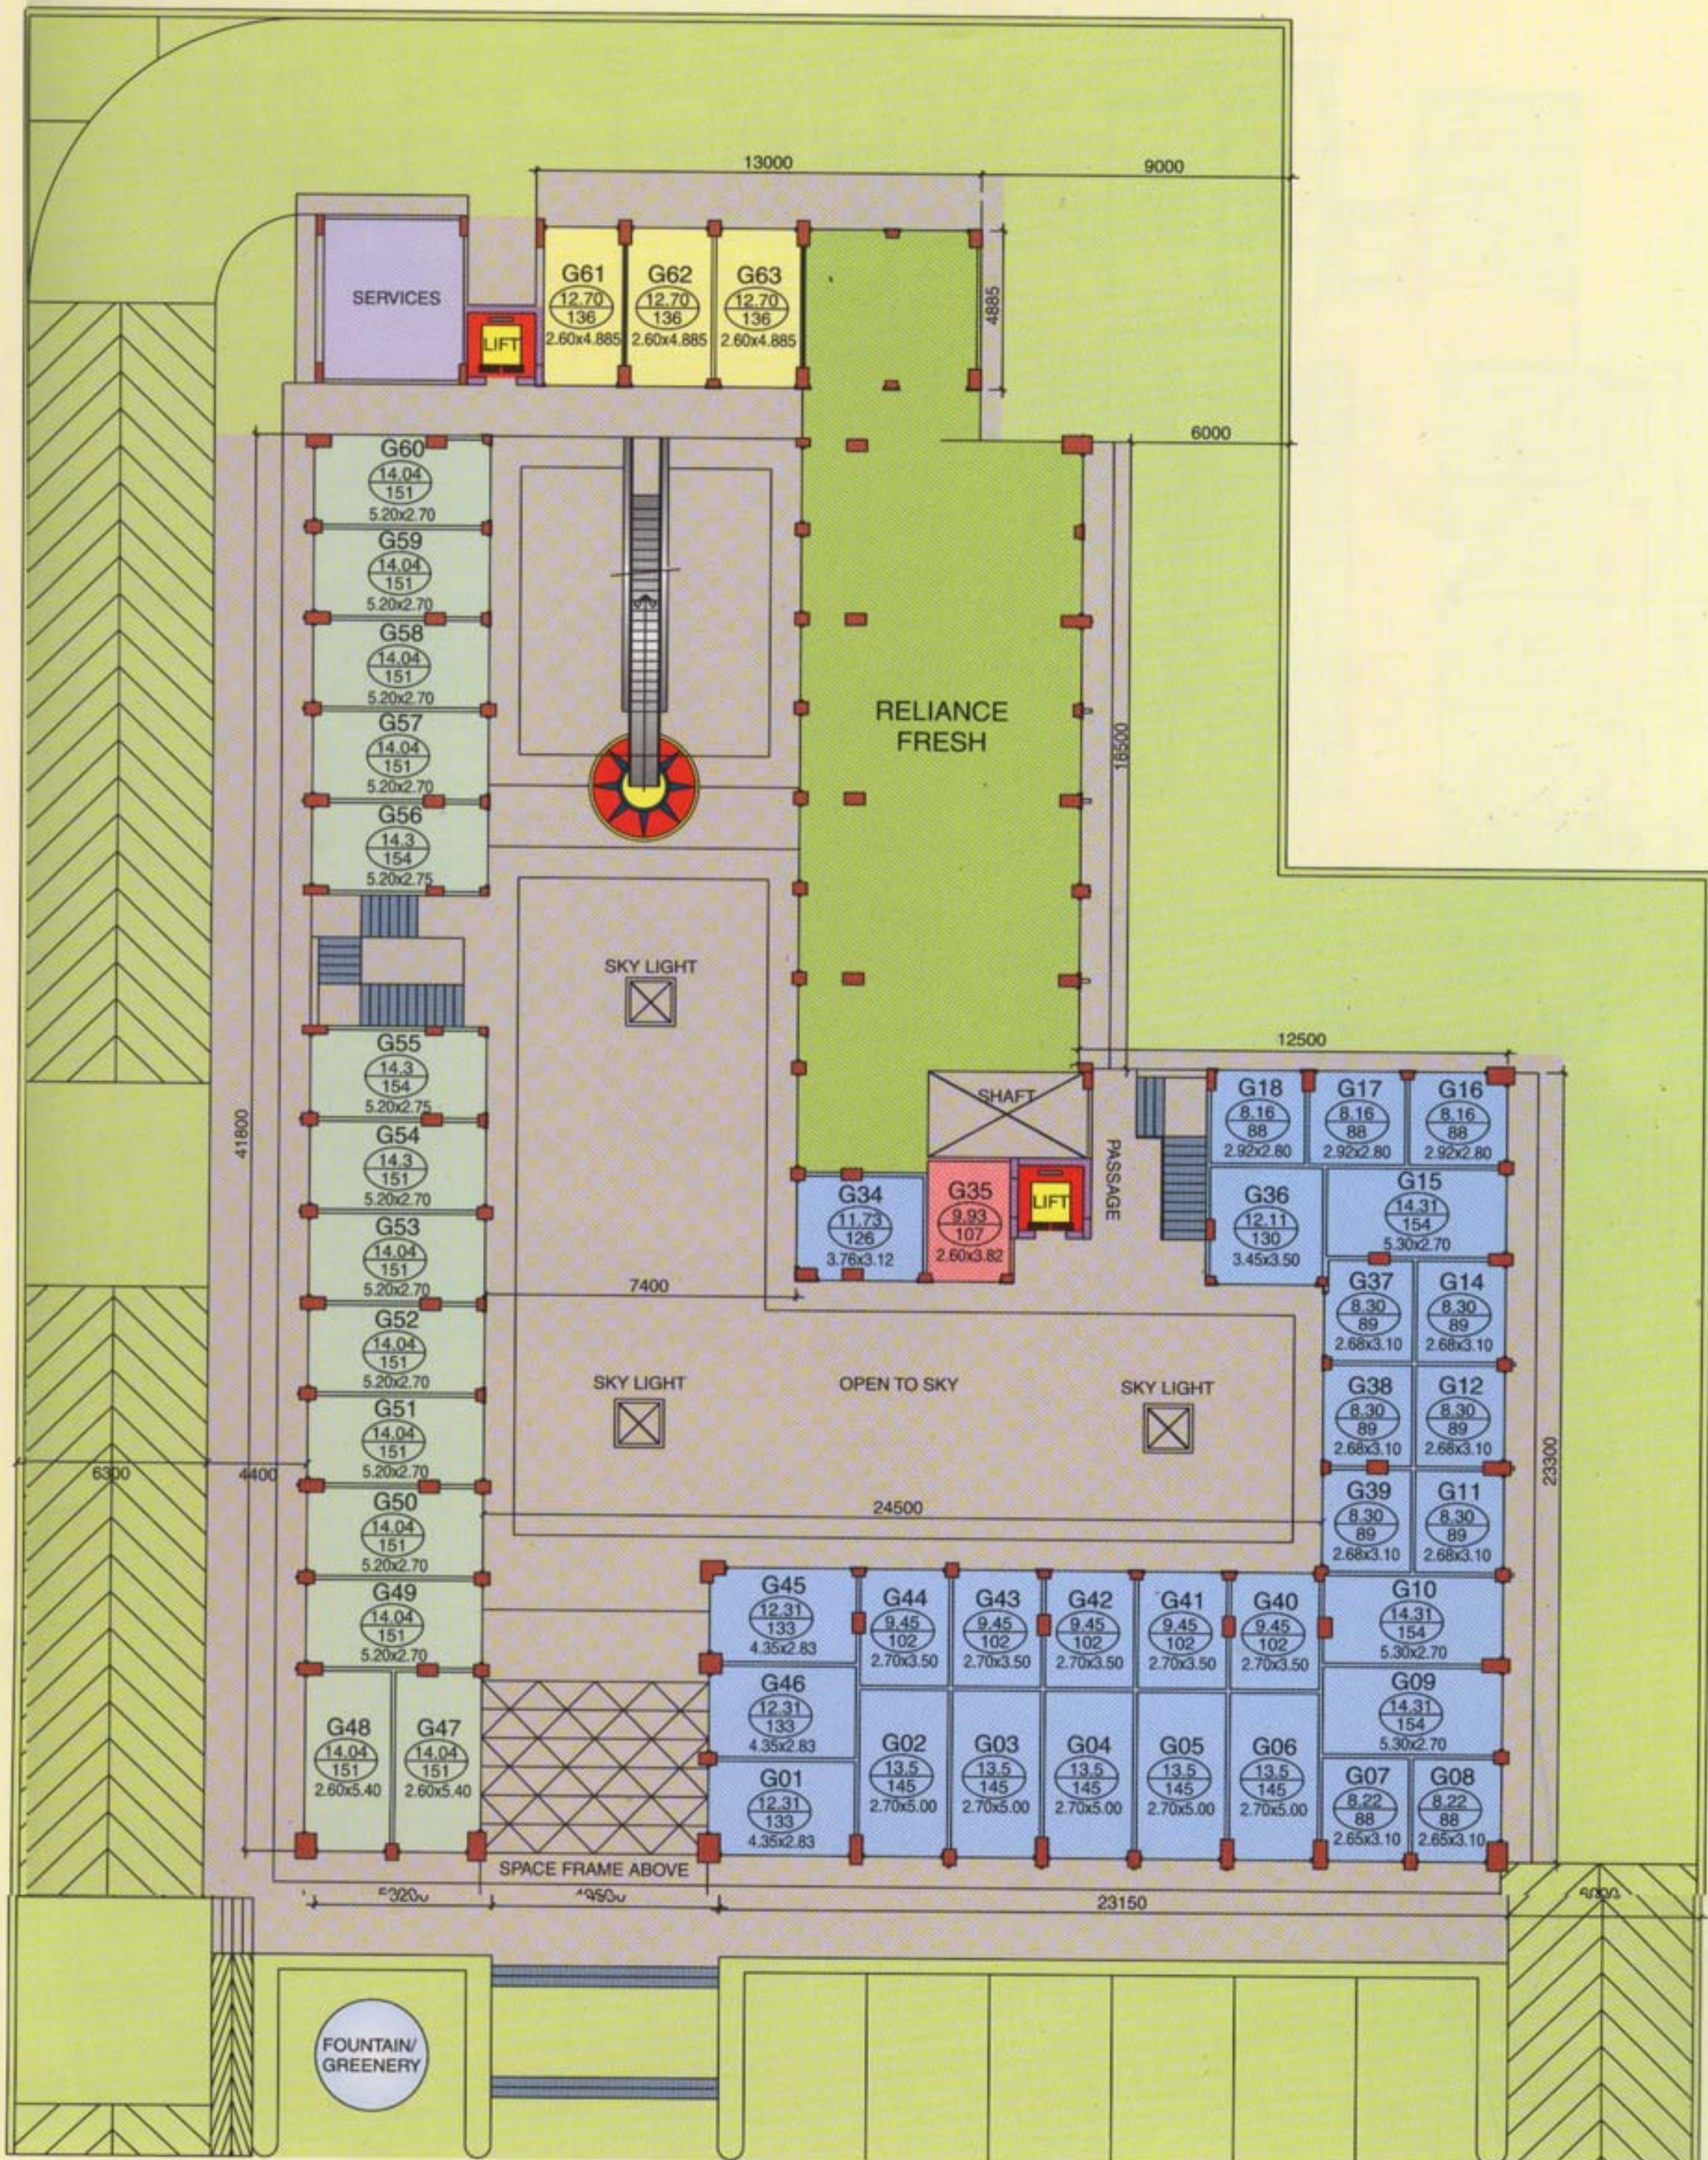

00 | ground floor plan

(Tentative)

NOT TO SCALE

Regd. Off.: 225, RG Complex, Plot No.-1, DDA Community Centre, Sector-14, Rohini, Delhi-110085
Phone : 27554848, 42060901-05 Fax : 011-27554850 Marketing Office : 9313764844/47